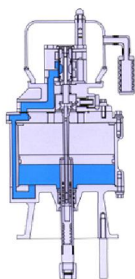

POMPE ALTA PRESSIONE HSC

PRO - 561

FLUID PRESSURE RATIO | 56:1

OUTPUT(GPM)L/min | 32(8GPM)

MAX.DISCHARGE PRESSURE

| 4927 psi / 347 bar / 34.7 Mpa

AIR PRESSURE RANGER

| 40-90 psi / 3-6.2 bar /

| 0.3~0.62 Mpa

MAX. PUMPSPEED (CYCLE/min) | 50

STROKE(mm) | 120(4¾ inch)

WEIGHT(kgs) | 100

DIMENSION(cm) | 75×80×125

Concessionário:

WWW.CMSPRAY.IT

CMSPRAY@CMSPRAY.IT