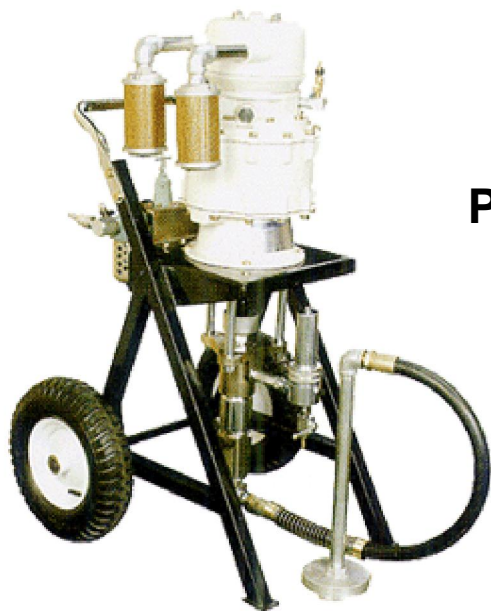

POMPE ALTA PRESSIONE HSC

PRO - 561

FLUID PRESSURE RATIO | 56:1

OUTPUT(GPM)L/min | 32(8GPM)

MAX.DISCHARGE PRESSURE

| 4927 psi / 347 bar / 34.7 Mpa

AIR PRESSURE RANGER

| 40-90 psi / 3-6.2 bar /

| 0.3~0.62 Mpa

MAX. PUMPSPEED (CYCLE/min) | 50

STROKE(mm) | 120(4¾ inch)

WEIGHT(kgs) | 100

DIMENSION(cm) | 75×80×125

Concessionário:

WWW.CMSPRAY.IT

CMSPRAY@CMSPRAY.IT